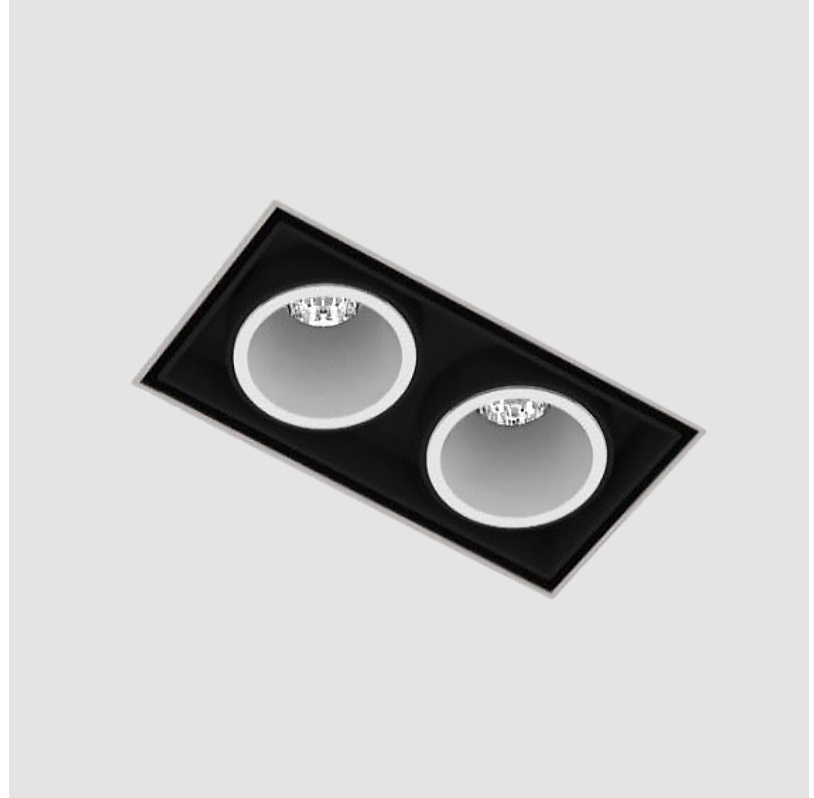

ELECTRICAL

Lamp Type: LED (Zhaga Standard)
Input Wattage (W): 7.7
Total Output Wattage (W): 6.6
Dimming: Tri-Mode (Non-Dimming and Phase Dimming (120Vac only) and 0-10V Dimming)
Driver Included: No
Driver Location: Remote
Driver Type: Constant Current - Universal
Driver Class: Class 2
Input Voltage (V): 120 - 277
Constant Current (MA): 1050

LED

Number of LEDs: 2
Color Temperature (°K): 2700 / 3000 / 3500 / 4000
Max. Delivered Lumen (lm): 319 / 348 / 356 / 363
Nominal Lumen (lm): 440 / 480 / 490 / 500
CRI: >90 CRI
Lamp Life (hrs): 50000
Upon Request: Special Color Temperature

OPTICAL

Reflector: 8 / 18 / 34
Upon Request: Special Beam Angles

RATINGS AND CERTIFICATIONS

Certified By: CSA Certified to UL and CSA Standards
Zaneen Group Inc. © 2024, 11800 388-3382, F-416-247-9319, www.zaneen.com

Patents: International specifications by adding 'INT' at the end of the existing Model #. For assistance on 'custom' specifications, contact zteam@zaneen.com.
In a constant effort to supply the best product, we reserve the right to change specifications or materials without notice. The most recent specification sheets are found at zaneen.com