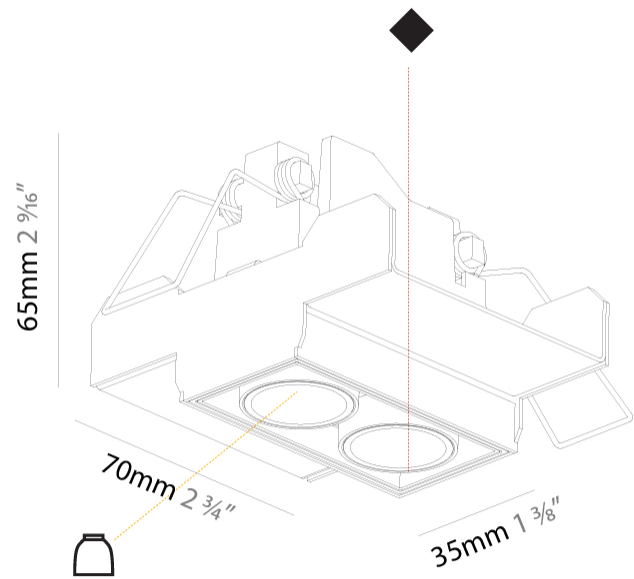

ELECTRICAL

Lamp Type: LED (Zhaga Standard)
Input Wattage (W): 7.7
Total Output Wattage (W): 6.6
Dimming: Tri-Mode (Non-Dimming and Phase Dimming (120Vac only) and 0-10V Dimming)
Driver Included: No
Driver Location: Remote
Driver Type: Constant Current - Universal
Driver Class: Class 2
Input Voltage (V): 120 - 277
Constant Current (MA): 1050

LED

Number of LEDs: 2
Color Temperature (°K): 2700 / 3000 / 3500 / 4000
Max. Delivered Lumen (lm): 319 / 348 / 356 / 363
Nominal Lumen (lm): 440 / 480 / 490 / 500
CRI: >90 CRI
Lamp Life (hrs): 50000
Upon Request: Special Color Temperature

OPTICAL

Reflector: 8 / 18 / 34
Upon Request: Special Beam Angles

RATINGS AND CERTIFICATIONS

Certified By: CSA Certified to UL and CSA Standards
Zaneen Group Inc. © 2024, 11800 388-3382, F-416-247-9319, www.zaneen.com

Patents: International specifications by adding 'INT' at the end of the existing Model #. For assistance on 'custom' specifications, contact zteam@zaneen.com.
In a constant effort to supply the best product, we reserve the right to change specifications or materials without notice. The most recent specification sheets are found at zaneen.com